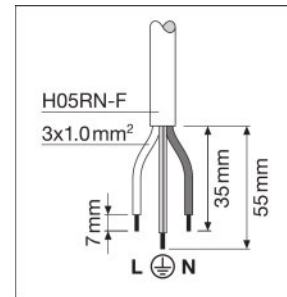

REFERENCES / LINKS

For Guarantee see

▶ www.ledvance.com/guarantee

DISCLAIMER

Subject to change without notice. Errors and omission excepted. Always make sure to use the most recent release.