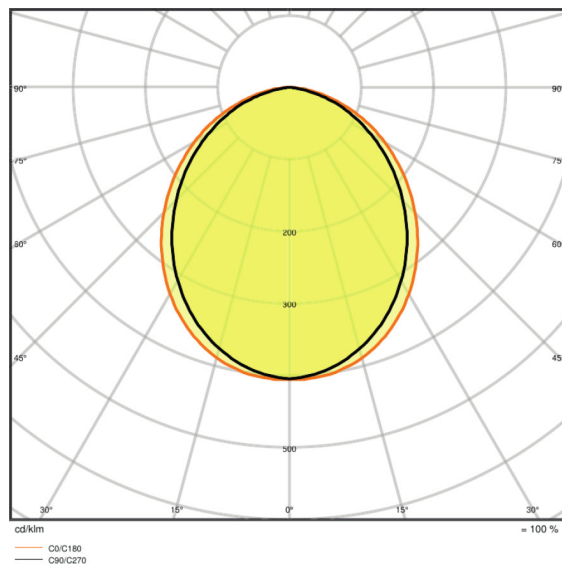

Light Distribution

LDC typ cone

LDC typ polar

SAFETY ADVICE

- Max. wind load surface 0.061 m²

LOGISTICAL DATA

Product code	Packaging unit (Pieces/Unit)	Dimensions (length x width x height)	Gross weight	Volume
4058075422506	Folding carton box 1	62 mm x 257 mm x 352 mm	2957.00 g	5.61 dm³
4058075422513	Shipping carton box 2	302 mm x 170 mm x 414 mm	6326.00 g	21.25 dm³

The mentioned product code describes the smallest quantity unit which can be ordered. One shipping unit can contain one or more single products. When placing an order, for the quantity please enter single or multiples of a shipping unit.

ADDITIONAL CATALOG INFORMATION