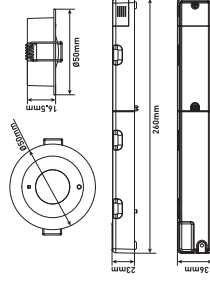

SPOT

LED Emergency Down Light

Product Features

- Open area/corridor 2 lenses included and replaceable
- Open area 130lm, corridor 120lm
- LiFePO4 battery
- Driver + battery foldable for shallow ceiling voids

DIMENSIONS

Model No.	SSPO
Voltage	AC220-240V 50/60Hz
Power	7W
Lumen	Open area - 130lm Corridor - 120lm
EM Duration	3 hours
Color Temp	6500K
Ambient Temp	5-45°C
Function	Non-Maintained Standard/Self Test
Battery	LiFePO4 3.2V 1500mAh
Dimension	Lamp head: Ø50x14.5mm Converter: 26.0x22.5mm
IP Grade	IP20
Material	PC
Mounting	Recessed mounting
Certificate	TUV CB/CE/RoHS
Warranty	4 years(battery 2 years)

DIMENSIONS

Model No.	SSPP
Voltage	AC220-240V 50/60Hz
Emergency Power	<3W
Lumen	Open area - 280 lumens Corridor - 230 lumens
EM Duration	3 hours
Color Temp	6500K
Ambient Temp	5-45°C
Function	Non-Maintained Standard/Self Test
Battery	LiFePO4 6.4V 1500mAh
Dimension	Lamp head: Ø26x14.5mm Converter: 20.6x13.2mm Big ring: Ø 14.5mm
IP Grade	IP20
Material	PC
Mounting	Recessed mounting
Certificate	TUV CB/CE/RoHS
Warranty	4 years(battery 2 years)