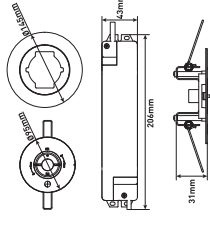

DIMENSIONS

Model No.	SSPO
Voltage	AC220-240V 50/60Hz
Power	7W
Lumen	Open area - 130lm Corridor - 120lm
EM Duration	3 hours
Color Temp	6500K
Ambient Temp	5-45°C
Function	Non-Maintained Standard/Self Test
Battery	LiFePO4 3.2V 1500mAh
Dimension	Lamp head: Ø50x14.5mm Converter: 26.0x22.5mm
IP Grade	IP20
Material	PC
Mounting	Recessed mounting
Certificate	TUV CB/CE/RoHS
Warranty	4 years(battery 2 years)

SPITFIRE PRO

LED Emergency Down Light

Product Features

- Open area/corridor 2 lenses included and replaceable
- Open area 280lm, corridor 230lm
- LiFePO4 battery
- With D14.5mm large ring
- Australia D40 Class

DIMENSIONS

Model No.	SSPP
Voltage	AC220-240V 50/60Hz
Emergency Power	<3W
Lumen	Open area - 280 lumens Corridor - 230 lumens
EM Duration	3 hours
Color Temp	6500K
Ambient Temp	5-45°C
Function	Non-Maintained Standard/Self Test
Battery	LiFePO4 6.4V 1500mAh
Dimension	Lamp head: Ø26x14.5mm Converter: 20.6x13.2mm Big ring: Ø 14.5mm
IP Grade	IP20
Material	PC
Mounting	Recessed mounting
Certificate	TUV CB/CE/RoHS
Warranty	4 years(battery 2 years)