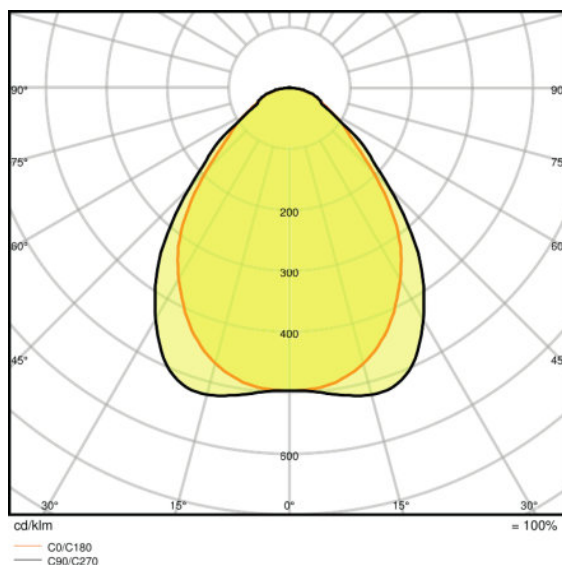

Light Distribution

LDC typ cone

LDC typ polar

EQUIPMENT / ACCESSORIES

- Accessories for several mounting options available
- Security rope for luminaire included
- External control gear included

LOGISTICAL DATA

Product code	Packaging unit (Pieces/Unit)	Dimensions (length x width x height)	Gross weight	Volume
4058075113305	Folding carton box 1	655 mm x 708 mm x 41 mm	3628.00 g	19.01 dm³
4058075113312	Shipping carton box 4	720 mm x 195 mm x 669 mm	15461.00 g	93.93 dm³

The mentioned product code describes the smallest quantity unit which can be ordered. One shipping unit can contain one or more single products. When placing an order, for the quantity please enter single or multiples of a shipping unit.

REFERENCES / LINKS

For Guarantee see
▶ www.ledvance.com/guarantee

DISCLAIMER