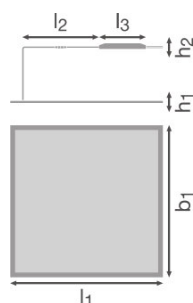

ECG - Life time	100000 h
ECG - Length	150 mm
ECG - Width	43 mm

Photometrical data

Color temperature	4000 K
Color rendering index Ra	>80
Light color (designation)	Cool White
Luminous flux	4320 lm
Luminous efficacy	120 lm/W
Standard deviation of color matching	<4 sdc _m

Light technical data

Beam angle	90.00 °
UGR lateral	<19
UGR longitudinal	<19

Dimensions & weight

Length	595.0 mm
--------	----------

Width	595.0 mm
Height	12.2 mm
Product weight	3250.00 g
Mounting width	575 mm
Mounting length	575 mm