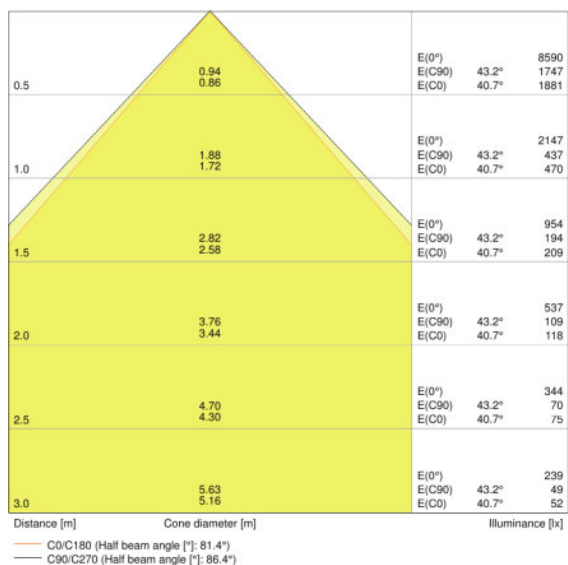

Light Distribution

LDC typ cone

LDC typ polar

EQUIPMENT / ACCESSORIES

- Accessories for several mounting options available
- Security rope for luminaire included
- External control gear included

LOGISTICAL DATA

Product code	Packaging unit (Pieces/Unit)	Dimensions (length x width x height)	Gross weight	Volume
4058075113305	Folding carton box 1	655 mm x 708 mm x 41 mm	3628.00 g	19.01 dm³
4058075113312	Shipping carton box 4	720 mm x 195 mm x 669 mm	15461.00 g	93.93 dm³

The mentioned product code describes the smallest quantity unit which can be ordered. One shipping unit can contain one or more single products. When placing an order, for the quantity please enter single or multiples of a shipping unit.

REFERENCES / LINKS

For Guarantee see
▶ www.ledvance.com/guarantee

DISCLAIMER