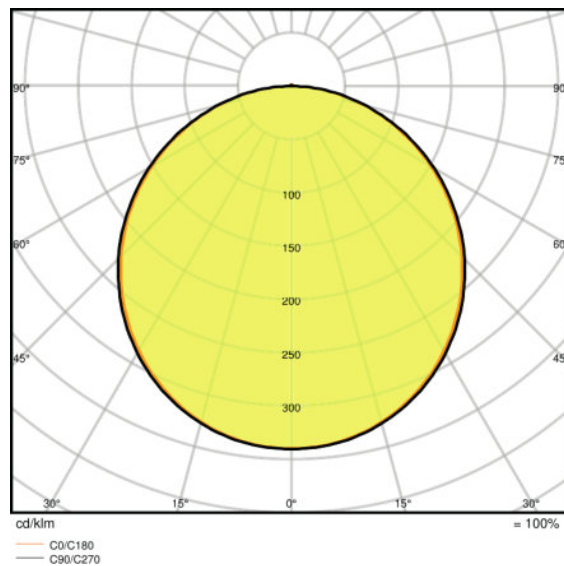

Light Distribution

LDC typ cone

LDC typ polar

EQUIPMENT / ACCESSORIES

- Accessories for several mounting options available
- Security rope for luminaire included
- External control gear included

LOGISTICAL DATA

Product code	Packaging unit (Pieces/Unit)	Dimensions (length x width x height)	Gross weight	Volume
4058075113268	Folding carton box 1	655 mm x 708 mm x 41 mm	3628.00 g	19.01 dm³
4058075113275	Shipping carton box 4	720 mm x 195 mm x 669 mm	15461.00 g	93.93 dm³

The mentioned product code describes the smallest quantity unit which can be ordered. One shipping unit can contain one or more single products. When placing an order, for the quantity please enter single or multiples of a shipping unit.

REFERENCES / LINKS

For Guarantee see
▶ www.ledvance.com/guarantee

DISCLAIMER