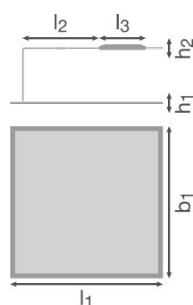

Luminaire control gear data

ECG - Life time	100000 h
ECG - Length	150 mm
ECG - Width	43 mm

Photometrical data

Color temperature	4000 K
Color rendering index Ra	>80
Light color (designation)	Cool White
Luminous flux	4320 lm
Luminous efficacy	120 lm/W
Standard deviation of color matching	<4 sdc <sub>m</sub>

Light technical data

Beam angle	120 °
------------	-------

Dimensions & weight

Length	595.0 mm
Width	595.0 mm
Height	12.2 mm

<b>Product weight</b>	3250.00 g
<b>Mounting width</b>	575 mm
<b>Mounting length</b>	575 mm