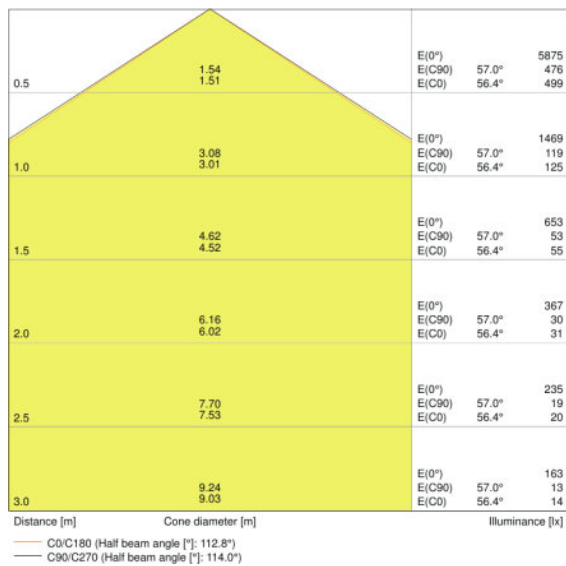

Light Distribution

LDC typ cone

LDC typ polar

EQUIPMENT / ACCESSORIES

- Accessories for several mounting options available
- Security rope for luminaire included
- External control gear included

LOGISTICAL DATA

Product code	Packaging unit (Pieces/Unit)	Dimensions (length x width x height)	Gross weight	Volume
4058075113268	Folding carton box 1	655 mm x 708 mm x 41 mm	3628.00 g	19.01 dm³
4058075113275	Shipping carton box 4	720 mm x 195 mm x 669 mm	15461.00 g	93.93 dm³

The mentioned product code describes the smallest quantity unit which can be ordered. One shipping unit can contain one or more single products. When placing an order, for the quantity please enter single or multiples of a shipping unit.

REFERENCES / LINKS

For Guarantee see
▶ www.ledvance.com/guarantee

DISCLAIMER