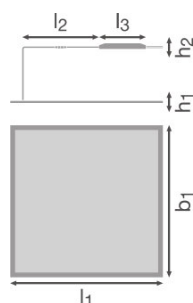

ECG - Life time	100000 h
ECG - Length	150 mm
ECG - Width	43 mm

Photometrical data

Color temperature	3000 K
Color rendering index Ra	>80
Light color (designation)	Warm White
Luminous flux	4320 lm
Luminous efficacy	120 lm/W
Standard deviation of color matching	<4 sdc _m

Light technical data

Beam angle	90.00 °
UGR lateral	<19
UGR longitudinal	<19

Dimensions & weight

Length	595.0 mm
--------	----------

Width	595.0 mm
Height	12.2 mm
Product weight	3250.00 g
Mounting width	575 mm
Mounting length	575 mm