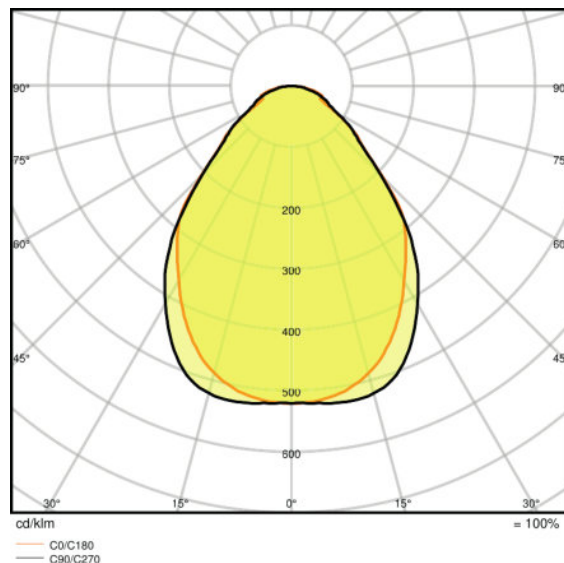

Light Distribution

LDC typ cone

LDC typ polar

EQUIPMENT / ACCESSORIES

- Accessories for several mounting options available
- Security rope for luminaire included
- External control gear included

LOGISTICAL DATA

Product code	Packaging unit (Pieces/Unit)	Dimensions (length x width x height)	Gross weight	Volume
4058075113282	Folding carton box 1	655 mm x 708 mm x 41 mm	3628.00 g	19.01 dm³
4058075113299	Shipping carton box 4	720 mm x 195 mm x 669 mm	15461.00 g	93.93 dm³

The mentioned product code describes the smallest quantity unit which can be ordered. One shipping unit can contain one or more single products. When placing an order, for the quantity please enter single or multiples of a shipping unit.

REFERENCES / LINKS

For Guarantee see
[▶ www.ledvance.com/guarantee](http://www.ledvance.com/guarantee)

DISCLAIMER