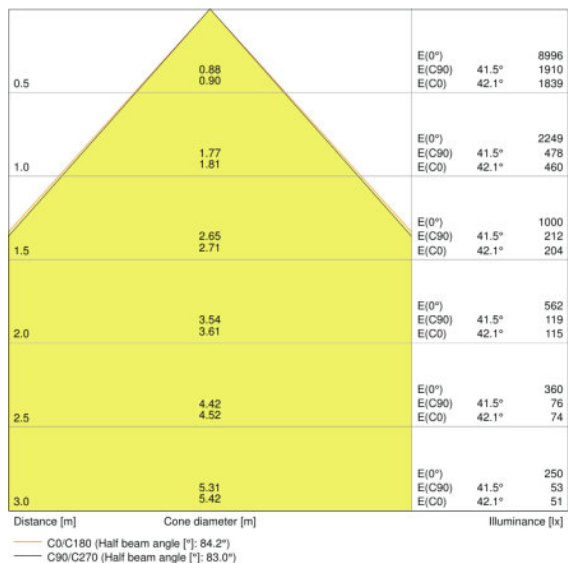

Light Distribution

LDC typ cone

LDC typ polar

EQUIPMENT / ACCESSORIES

- Accessories for several mounting options available
- Security rope for luminaire included
- External control gear included

LOGISTICAL DATA

Product code	Packaging unit (Pieces/Unit)	Dimensions (length x width x height)	Gross weight	Volume
4058075113282	Folding carton box 1	655 mm x 708 mm x 41 mm	3628.00 g	19.01 dm³
4058075113299	Shipping carton box 4	720 mm x 195 mm x 669 mm	15461.00 g	93.93 dm³

The mentioned product code describes the smallest quantity unit which can be ordered. One shipping unit can contain one or more single products. When placing an order, for the quantity please enter single or multiples of a shipping unit.

REFERENCES / LINKS

For Guarantee see
[▶ www.ledvance.com/guarantee](http://www.ledvance.com/guarantee)

DISCLAIMER