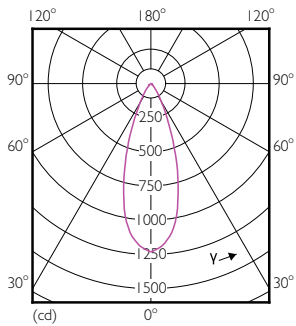

Product data

General Information		Operating and Electrical	
Cap-Base	E27 [E27]	Input Frequency	50 Hz
Nominal Lifetime (Nom)	25000 h	Power (Rated) (Nom)	6 W
Switching Cycle	25000X	Lamp Current (Nom)	32 mA
Technical Type	6-50W	Wattage Equivalent	50 W
		Starting Time (Nom)	0.5 s
		Warm Up Time to 60% Light (Nom)	0.5 s
		Power Factor (Nom)	0.85
		Voltage (Nom)	220-240 V
Light Technical		Controls and Dimming	
Color Code	830 [CCT of 3000K]	Dimmable	Yes
Beam Angle (Nom)	40 °		
Luminous Flux (Nom)	515 lm	Approval and Application	
Luminous Flux (Rated) (Nom)	515 lm	Suitable For Accent Lighting	Yes
Luminous Intensity (Nom)	800 cd	Energy Efficiency Label (EEL)	A+
Color Designation	White (WH)	Energy Consumption kWh/1000 h	6 kWh
Rated Beam Angle	40 °		
Correlated Color Temperature (Nom)	3000 K	Product Data	
Luminous Efficacy (Rated) (Nom)	89.17 lm/W	Full product code	871869671372300
Color Consistency	<6	Order product name	MAS LEDspot CLA D 6-50W 830 PAR20 40D
Color Rendering Index (Nom)	80	EAN/UPC - Product	8718696713723
LLMF At End Of Nominal Lifetime (Nom)	70 %		
Luminous Flux in 90° Cone (Rated)	515 lm		

MASTER LEDspot PAR

Order code	929001317802
Numerator - Quantity Per Pack	1
Numerator - Packs per outer box	6
Material Nr. (12NC)	929001317802

Net Weight (Piece)	0.120 kg
--------------------	----------

Dimensional drawing

Product	D	C
MAS LEDspot CLA D 6-50W 830 PAR20 40D	64 mm	85 mm

PAR20 220-240V 6W-50W 40D 3000K E26 D

Photometric data

Product Information E1 Photometry E1 Page 17

MASTER LEDspot PAR 50W E27 830 25D

MASTER LEDspot PAR 50W E27 830 40D