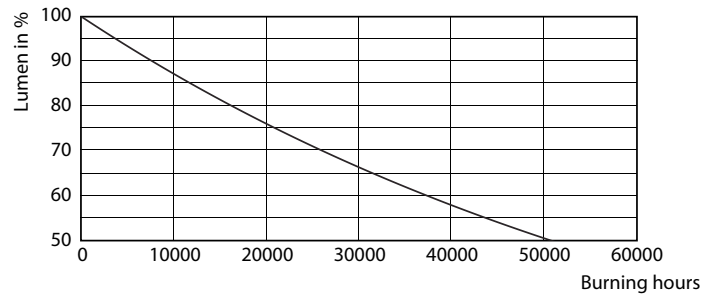

MASTER LEDspot PAR

Lifetime

MASTER LEDspot PAR 50W E27 827 25D

MASTER LEDspot PAR 50W E27 827 25D