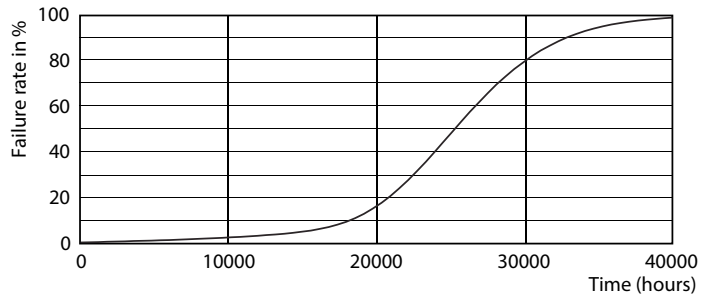

MASTER LEDspot PAR

Lifetime

MASTER LEDspot PAR 50W E27 827 25D

MASTER LEDspot PAR 50W E27 827 25D