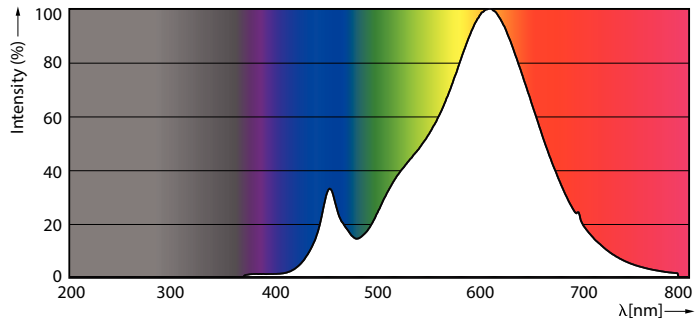

MASTER LEDspot PAR

Order code	929001317802
Numerator - Quantity Per Pack	1
Numerator - Packs per outer box	6
Material Nr. (12NC)	929001317802

Net Weight (Piece)	0.120 kg

Dimensional drawing

Product	D	C
MAS LEDspot CLA D 6-50W 830 PAR20 40D	64 mm	85 mm

PAR20 220-240V 6W-50W 40D 3000K E26 D

Photometric data

Product Information E1 Photometry E1 Page 17

MASTER LEDspot PAR 50W E27 830 25D