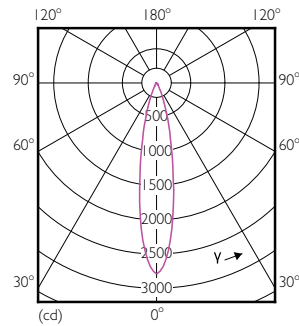

Product data

General Information	
Cap base	GU5.3 [GU5.3]
Nominal lifetime (nom.)	40000 h
Switching cycle	50000X
Technical type	7.5-43W
Light Technical	
Colour code	930 [CCT of 3000K]
Beam Angle (Nom)	24 °
Luminous flux (nom.)	500 lm
Luminous flux (rated) (nom.)	500 lm
Luminous intensity (nom.)	2600 cd
Colour designation	White (WH)
Rated beam angle	24 °
Correlated colour temperature (nom.)	3000 K
Luminous efficacy (rated) (nom.)	66.67 lm/W
Colour consistency	<3

Color rendering index (nom.)	92
LLMF at end of nominal lifetime (nom.)	70 %
Luminous Flux in 90° Cone (Rated)	500 lm
Operating and Electrical	
Power (Rated) (Nom)	7.5 W
Lamp current (nom.)	880 mA
Wattage equivalent	43 W
Starting time (nom.)	0.5 s
Warm-up time to 60% light (nom.)	0.5 s
Power factor (nom.)	0.7
Voltage (Nom)	ac electronic 12 V
Temperature	
T-Case maximum (nom.)	93 °C

Material no. (12NC) 929001386102

Net weight (piece) 0.034 kg

Dimensional drawing

MR16 12V 8-43W 550lm 24D 3000K GU5.3 D

Product	D	C
MASTER LED ExpertColor 7.5-43W MR16 930 24D	50.5 mm	46 mm

Photometric data