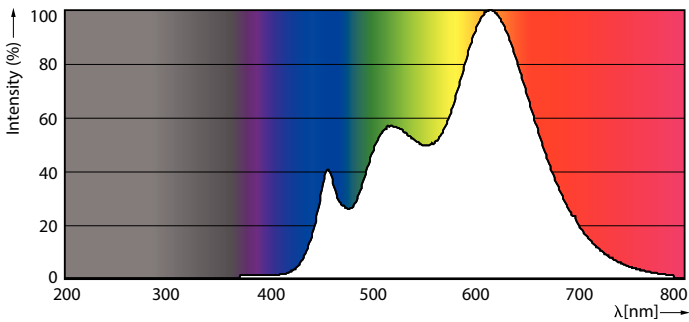

Product data

General Information	
Cap base	GU5.3 [GU5.3]
Nominal lifetime (nom.)	40000 h
Switching cycle	50000X
Technical type	7.5-43W
Light Technical	
Colour code	930 [CCT of 3000K]
Beam Angle (Nom)	24 °
Luminous flux (nom.)	500 lm
Luminous flux (rated) (nom.)	500 lm
Luminous intensity (nom.)	2600 cd
Colour designation	White (WH)
Rated beam angle	24 °
Correlated colour temperature (nom.)	3000 K
Luminous efficacy (rated) (nom.)	66.67 lm/W
Colour consistency	<3

Color rendering index (nom.)	92
LLMF at end of nominal lifetime (nom.)	70 %
Luminous Flux in 90° Cone (Rated)	500 lm
Operating and Electrical	
Power (Rated) (Nom)	7.5 W
Lamp current (nom.)	880 mA
Wattage equivalent	43 W
Starting time (nom.)	0.5 s
Warm-up time to 60% light (nom.)	0.5 s
Power factor (nom.)	0.7
Voltage (Nom)	ac electronic 12 V
Temperature	
T-Case maximum (nom.)	93 °C

Material no. (12NC) 929001386102

Net weight (piece) 0.034 kg

Dimensional drawing

MR16 12V 8-43W 550lm 24D 3000K GU5.3 D

Product	D	C
MASTER LED ExpertColor 7.5-43W MR16 930 24D	50.5 mm	46 mm

Photometric data