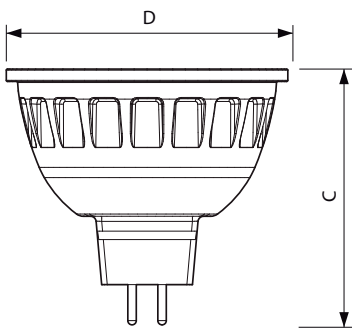

Product data

General Information	
Cap base	GU5.3 [GU5.3]
Nominal lifetime (nom.)	40000 h
Switching cycle	50000X
Technical type	7.5-43W
Light Technical	
Colour code	930 [CCT of 3000K]
Beam Angle (Nom)	24 °
Luminous flux (nom.)	500 lm
Luminous flux (rated) (nom.)	500 lm
Luminous intensity (nom.)	2600 cd
Colour designation	White (WH)
Rated beam angle	24 °
Correlated colour temperature (nom.)	3000 K
Luminous efficacy (rated) (nom.)	66.67 lm/W
Colour consistency	<3

Material no. (12NC) 929001386102

Net weight (piece) 0.034 kg

Dimensional drawing

MR16 12V 8-43W 550lm 24D 3000K GU5.3 D

Product	D	C
MASTER LED ExpertColor 7.5-43W MR16 930 24D	50.5 mm	46 mm

Photometric data