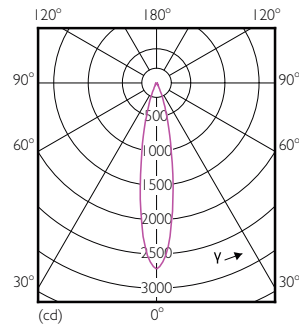

### Product data

General Information	
Cap base	GU5.3 [ GU5.3]
Nominal lifetime (nom.)	40000 h
Switching cycle	50000X
Technical type	7.5-43W
Light Technical	
Colour code	927
Beam Angle (Nom)	24 °
Luminous flux (nom.)	485 lm
Luminous flux (rated) (nom.)	485 lm
Luminous intensity (nom.)	2400 cd
Colour designation	Warm white (WW)
Rated beam angle	24 °
Correlated colour temperature (nom.)	2700 K
Luminous efficacy (rated) (nom.)	64.67 lm/W
Colour consistency	<3

## Photometric data