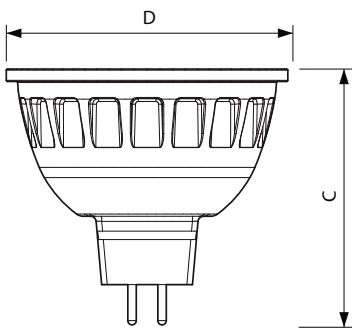

MASTER LEDspot ExpertColor LV

Controls and Dimming

Dimmable	Yes

Approval and Application

Suitable for accent lighting	Yes
Energy efficiency label (EEL)	A
Energy Consumption kWh/1000 h	9 kWh

Product Data

Full product code	871869673538100

Order product name	MASTER LED ExpertColor 7.5-43W MR16 927 24D
EAN/UPC – product	8718696735381
Order code	73538100
Numerator – quantity per pack	1
Numerator – packs per outer box	10
Material no. (12NC)	929001386002
Net weight (piece)	0.034 kg

Dimensional drawing

MR16 12V 8-43W 550lm 24D 2700K GU5.3 D

Product	D	C
MASTER LED ExpertColor 7.5-43W MR16 927 24D	50.5 mm	46 mm

Photometric data