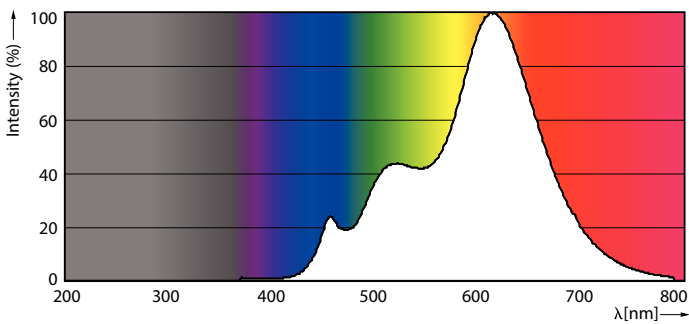

### Product data

General Information	
Cap base	GU5.3 [ GU5.3]
Nominal lifetime (nom.)	40000 h
Switching cycle	50000X
Technical type	7.5-43W
Light Technical	
Colour code	927
Beam Angle (Nom)	24 °
Luminous flux (nom.)	485 lm
Luminous flux (rated) (nom.)	485 lm
Luminous intensity (nom.)	2400 cd
Colour designation	Warm white (WW)
Rated beam angle	24 °
Correlated colour temperature (nom.)	2700 K
Luminous efficacy (rated) (nom.)	64.67 lm/W
Colour consistency	<3

Color rendering index (nom.)	92
LLMF at end of nominal lifetime (nom.)	70 %
Luminous Flux in 90° Cone (Rated)	485 lm
Operating and Electrical	
Power (Rated) (Nom)	7.5 W
Lamp current (nom.)	880 mA
Wattage equivalent	43 W
Starting time (nom.)	0.5 s
Warm-up time to 60% light (nom.)	0.5 s
Power factor (nom.)	0.7
Voltage (Nom)	ac electronic 12 V
Temperature	
T-Case maximum (nom.)	93 °C

## Photometric data