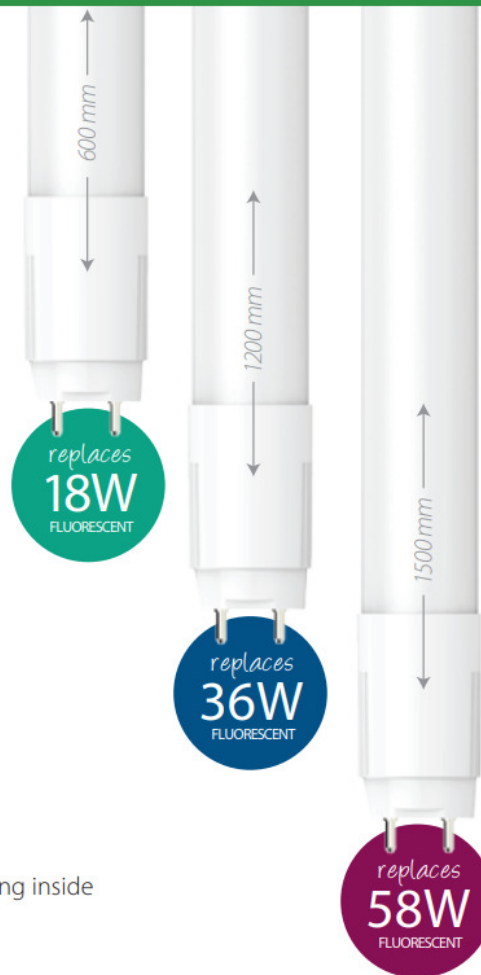

LED

T8 Tube Lights

These new and improved LUMiLiFe tubes have been designed to replace older, inefficient fluorescent units in offices, care-homes, commercial settings and the like.

As well as saving money on energy bills, your maintenance costs will also be lowered as they come with extra-long 50,000hr lifespans. Plus, LED tubes maintain their quality and brightness over time, unlike traditional tubes that flicker as they get older.

They come with an extra-wide 210° beam angle to give you enhanced lighting coverage, and they're all available in Cool White, Warm White and Daylight colours too.

Design-wise, they each feature a full glass cover that has coating inside to help with heat dissipation.

Technical information

Model	Wattage	Colour	CCT	Size	Dimmable	ErP Lumens	ErP Wattage equiv.	Lumens per Watt
T8-GL-V3-600-3000K	8W	Warm White	3000K	600mm	No	1000 + / - 5%	18	125
T8-GL-V3-600-4000K	8W	Daylight	4000K	600mm	No	1050 + / - 5%	18	131
T8-GL-V3-600-6500K	8W	Cool White	6500K	600mm	No	1050 + / - 5%	18	131
T8-GL-V3-1200-3000K	17W	Warm White	3000K	1200mm	No	2100 + / - 5%	36	124
T8-GL-V3-1200-4000K	17W	Daylight	4000K	1200mm	No	2200 + / - 5%	36	129
T8-GL-V3-1200-6500K	17W	Cool White	6500K	1200mm	No	2200 + / - 5%	36	129
T8-GL-V3-1500-3000K	21W	Warm White	3000K	1500mm	No	2600 + / - 5%	58	124
T8-GL-V3-1500-4000K	21W	Daylight	4000K	1500mm	No	2750 + / - 5%	58	131
T8-GL-V3-1500-6500K	21W	Cool White	6500K	1500mm	No	2750 + / - 5%	58	131

Common attributes

⚡ Voltage	220-240V
⚡ Power Factor	> 0.9
📏 Sizes	600, 1200 & 1500mm
📐 Beam angle	210°
☔ IP Rating	IP20
⚙️ Dimmable	No
🕒 Lifespan	50000 hrs
👁️ CRI	>80
🔄 Switch Cycles	25000
⚡ Instant on	< 1s