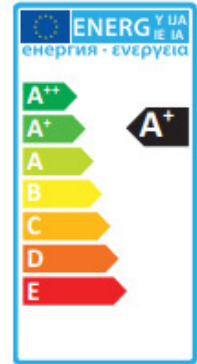

LED EMERGENCY

4W Suspended Exit Sign

EMRLED-S-D-W

The LUMiLife LED 4W emergency LED suspended maintained exit sign provides 3 hours of light in the event of power failures. It consumes just 6 Watts, with a viewing distance of 30m.

It's been constructed with an aluminium alloy body with a white trim. Comes supplied with arrow-down legend on an acrylic blade. Takes 3.6V 600mAh Ni-Cd batteries.

Technical information

Model	Wattage	Battery Type	Construction	Applications
EMRLED-S-D-W	4W	3.6V 600mAh NiCd	Aluminium alloy body/ White trim	Offices/ Retail & Industrial