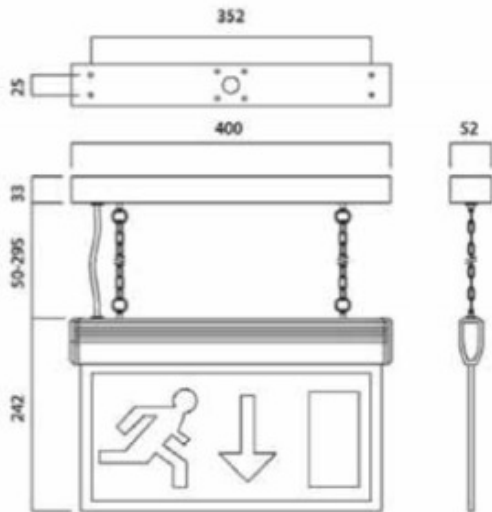

LED EMERGENCY

4W Suspended Exit Sign

EMRLED-S-D-W

The LUMiLife LED 4W emergency LED suspended maintained exit sign provides 3 hours of light in the event of power failures. It consumes just 6 Watts, with a viewing distance of 30m.

It's been constructed with an aluminium alloy body with a white trim. Comes supplied with arrow-down legend on an acrylic blade. Takes 3.6V 600mAh Ni-Cd batteries.

Technical information

Model	Wattage	Battery Type	Construction	Applications
EMRLED-S-D-W	4W	3.6V 600mAh NiCd	Aluminium alloy body/ White trim	Offices/ Retail & Industrial

Dimensions

Compliance

✓ BS EN 60598-1:2015 *Luminaires. General requirements and tests*

Class 1: Electricity insulated and provided with connection for earth.

Designed for LUMiLife Great Britain

RoHS Compliant