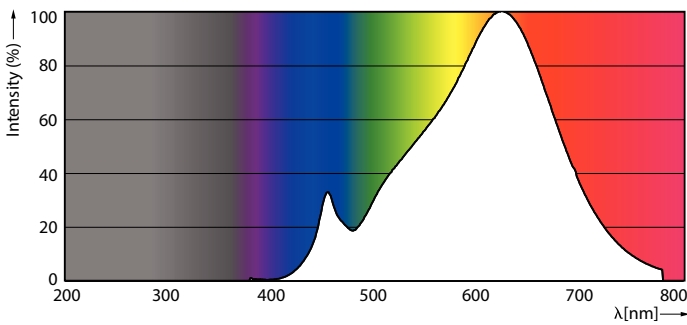

Product data

General Information	
Cap base	GU5.3
Nominal lifetime	40,000 h
Switching Cycle	50,000
Lighting Technology	LED
Flux measurement reference	Narrow Cone
CE mark	Yes
EU RoHS compliant	Yes
Light Technical	
Colour Code	927 [CCT of 2700K]
Beam angle (nom.)	36 degree(s)
Luminous Flux	485 lm
Luminous intensity (nom.)	1,400 cd
Colour designation	Warm White (WW)
Correlated Colour Temperature	2700 K
Luminous efficacy (rated) (nom.)	64 lm/W
Colour consistency	<3

Colour rendering index (CRI)	92
LLMF at end of nominal lifetime (nom.)	70 %
Luminous flux in 90° cone (rated)	485 lm
Photobiological safety according to EN 62471	RG1
Operating and Electrical	
Line Frequency	- Hz
Input frequency	- Hz
Power Consumption	7.5 W
Lamp current (nom.)	720 mA
Wattage equivalent	43 W
Starting time (nom.)	0.5 s
Warm-up time to 60% light	0.5 s
Power Factor (Fraction)	0.7
Voltage (nom.)	ac electronic 12 V

Bulb shape	MR16 [2 inch/50 mm]
------------	---------------------

Approval and Application

Energy Efficiency Class	G
Suitable for accent lighting	Yes
Energy consumption kWh/1,000 hours	8 kWh
EPREL registration number	624206
EyeComfort	Yes

Dimensional drawing

Product	D	C
MAS LED ExpertColor 7.5-43W MR16 927 36D	50.5 mm	46 mm

Photometric data

Spectral Power Distribution Colour - MAS LED ExpertColor 7.5-43W MR16 927 36D

Accent Lighting Spots - MAS LED ExpertColor 7.5-43W MR16 927 36D