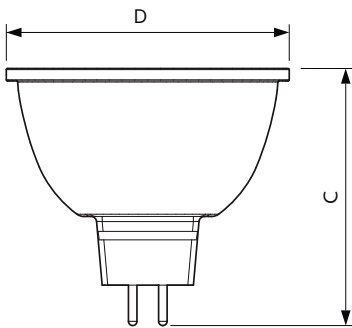

Product data

General Information	
Cap base	GU5.3
Nominal lifetime	40,000 h
Switching Cycle	50,000
Lighting Technology	LED
Flux measurement reference	Narrow Cone
CE mark	Yes
EU RoHS compliant	Yes
Light Technical	
Colour Code	927 [CCT of 2700K]
Beam angle (nom.)	36 degree(s)
Luminous Flux	485 lm
Luminous intensity (nom.)	1,400 cd
Colour designation	Warm White (WW)
Correlated Colour Temperature	2700 K
Luminous efficacy (rated) (nom.)	64 lm/W
Colour consistency	<3

Bulb shape	MR16 [2 inch/50 mm]
------------	---------------------

Approval and Application

Energy Efficiency Class	G
Suitable for accent lighting	Yes
Energy consumption kWh/1,000 hours	8 kWh
EPREL registration number	624206
EyeComfort	Yes

Dimensional drawing

Product	D	C
MAS LED ExpertColor 7.5-43W MR16 927 36D	50.5 mm	46 mm

Photometric data

Spectral Power Distribution Colour - MAS LED ExpertColor 7.5-43W MR16 927 36D

Accent Lighting Spots - MAS LED ExpertColor 7.5-43W MR16 927 36D