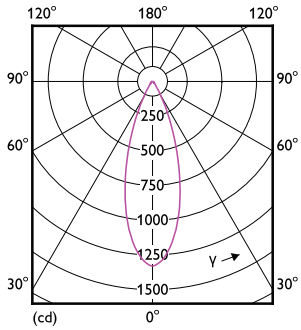

Product data

General Information	
Cap base	GU5.3
Nominal lifetime	40,000 h
Switching Cycle	50,000
Lighting Technology	LED
Flux measurement reference	Narrow Cone
CE mark	Yes
EU RoHS compliant	Yes
Light Technical	
Colour Code	927 [CCT of 2700K]
Beam angle (nom.)	36 degree(s)
Luminous Flux	485 lm
Luminous intensity (nom.)	1,400 cd
Colour designation	Warm White (WW)
Correlated Colour Temperature	2700 K
Luminous efficacy (rated) (nom.)	64 lm/W
Colour consistency	<3

Dimensional drawing

Product	D	C
MAS LED ExpertColor 7.5-43W MR16 927 36D	50.5 mm	46 mm

Photometric data

Spectral Power Distribution Colour - MAS LED ExpertColor 7.5-43W MR16 927 36D

Accent Lighting Spots - MAS LED ExpertColor 7.5-43W MR16 927 36D

MASTER LEDspot ExpertColor LV

Photometric data

Light Distribution Diagram - MAS LED ExpertColor 7.5-43W MR16 927 36D

Lifetime

Life Expectancy Diagram - MAS LED ExpertColor 7.5-43W MR16 927 36D

Lumen Maintenance Diagram - MAS LED ExpertColor 7.5-43W MR16 927 36D