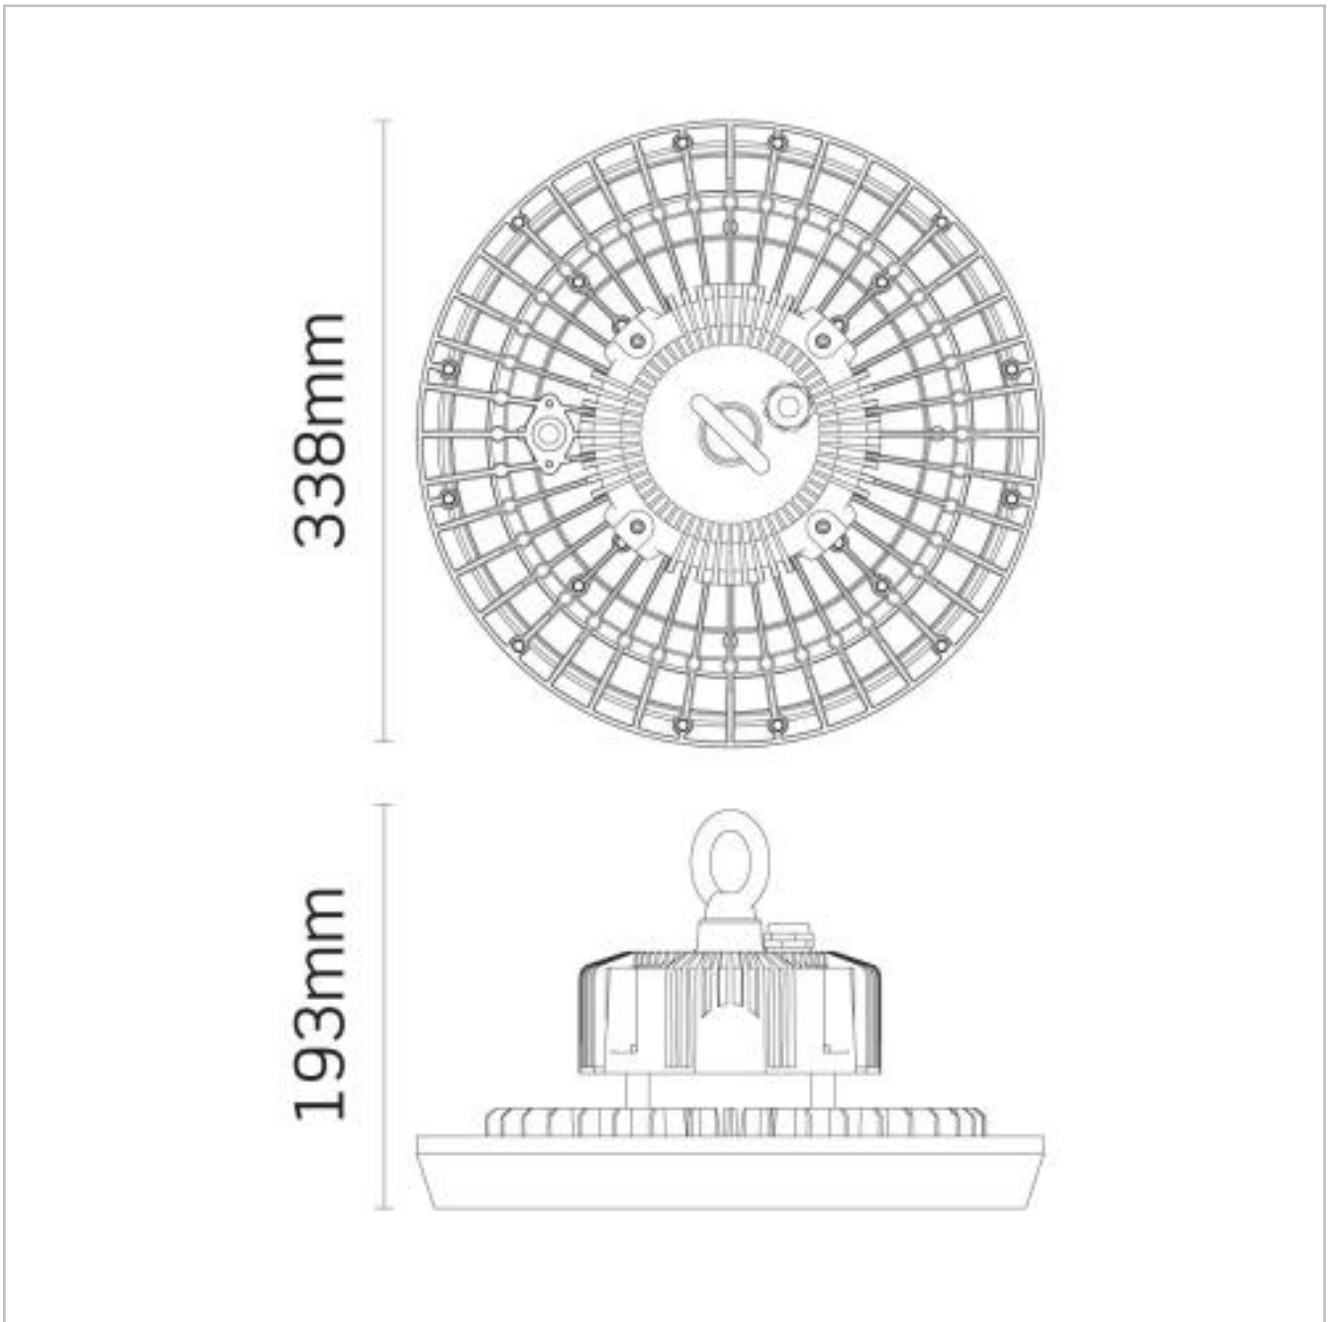

Batch Coded

Yes

Certificate Of Conformity

Available on request

Accredited Members

LIA, ISO9001-2015, ISO14001-2015

Datasheet generated from <http://www.electrika.cloud> on 14 February 2018 12:59:42

JCC Lighting

Innovation Centre, Beeding Close, Southern Cross

Trading Estate, Bognor Regis, West Sussex, PO22 9TS

Company Registration Number: 03044848 | VAT Number: 918544112

T: 01243 838999 | F: 01243 838998 | sales@jcc.co.uk | www.jcc.co.uk