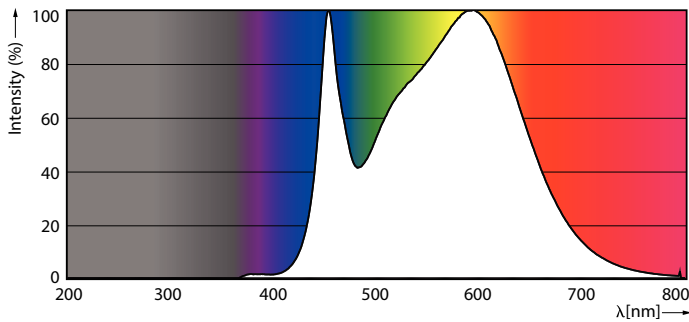

CorePro LEDspotMV 25W GU10 840 36D