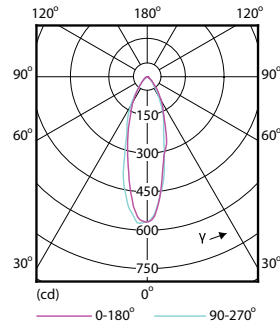

CorePro LEDspotMV 35W GU10 830 36D CLA