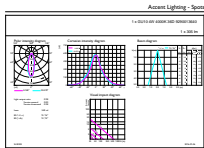

Photometric data

CorePro LEDspotMV 35W GU10 830 36D CLA