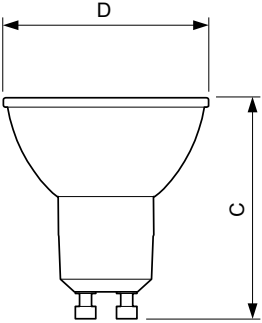

CorePro LEDspot MV

Order code	929001364002
Numerator - Quantity Per Pack	1
Numerator - Packs per outer box	10
Material Nr. (12NC)	929001364002

Net Weight (Piece)	0.038 kg

Dimensional drawing

GU10 230V 4-35W 270lm 36D 4000K GU10 D

Product	D	C
CorePro LEDspot 4-35W GU10 840 36D DIM	50 mm	54 mm

Photometric data