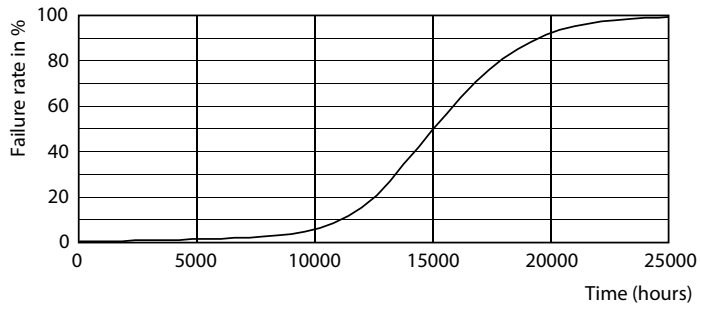

CorePro LEDcapsule MV

Lifetime

LEDcapsule CorePro 3.2-40W G9 Capsule 827 ND

LEDcapsule CorePro 3.2-40W G9 Capsule 827 ND