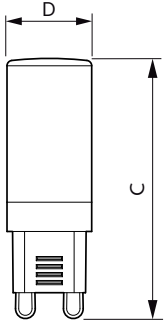

CorePro LEDcapsule MV

Order code	81526700
Numerator – quantity per pack	1
Numerator – packs per outer box	12
Material no. (12NC)	929001902902

Net weight (piece)	0.012 kg

Dimensional drawing

Capsule 230V3.3W-40W 370lm 2700K G9 Non

Product	D	C
CorePro LEDcapsule ND 3.2-40W G9 827	17 mm	51.5 mm