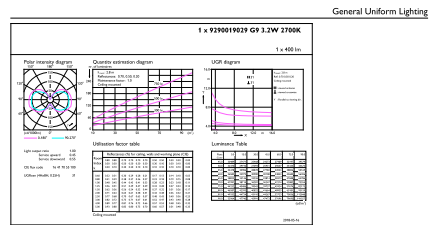

Photometric data

CalcLUX Photometrics 4.5 Philips Lighting B.V. Page 1/1

LEDcapsule CorePro 3.2-40W G9 Capsule 827 ND

CorePro LEDcapsule ND 3.2-40W G9 827