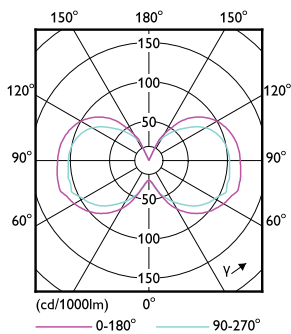

LEDcapsule CorePro 3.2-40W G9 Capsule 827 ND