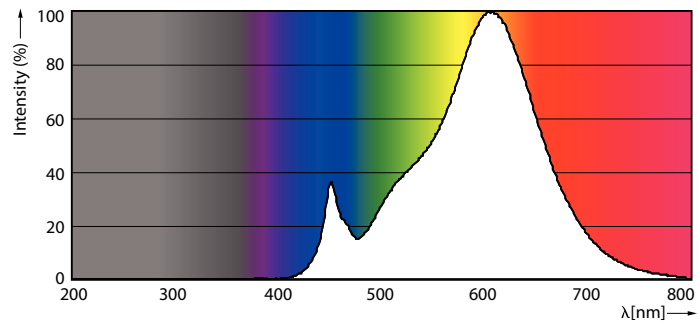

Photometric data

CalcLUX Photometrics 4.5 Philips Lighting B.V. Page 1/1

LEDcapsule CorePro 3.2-40W G9 Capsule 827 ND

CorePro LEDcapsule ND 3.2-40W G9 827