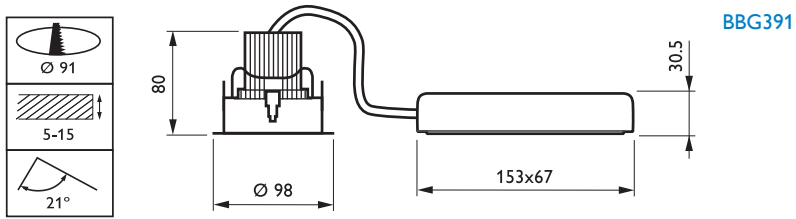

Dimensional drawing

© 2011 Koninklijke Philips Electronics N.V.
All rights reserved.

Specifications are subject to change without notice. Trademarks are the property of Koninklijke Philips Electronics N.V. or their respective owners.

www.philips.com/lighting

2011, May 12
data subject to change