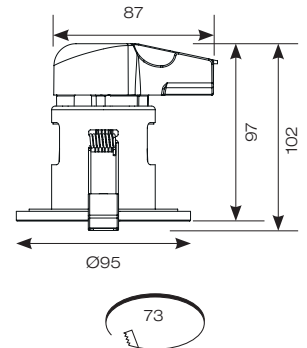

LED Information

Total (Watts)	7W
Lumens Delivered	
Cool White	715lm
Warm White	712lm
Lm/W Cool White	102lm
Lm/W Warm White	102lm
Beam Angle	60°
CRI	Ra 80
CCT	4000K
	3000K
Input	230V
Hertz	50Hz
Operating Temp	-5°C to 25°C

Code	Lamp	Description
APRILED/CW	LED	7W - Cool White
APRILED/WW	LED	7W - Warm White
Trim Bezels	APRILEDDBZ/CH	Chrome Trim Bezel
	APRILEDDBZ/SC	Satin Chrome Trim Bezel
Accessory	ACFLP/3	LED Emergency Lighting Pack