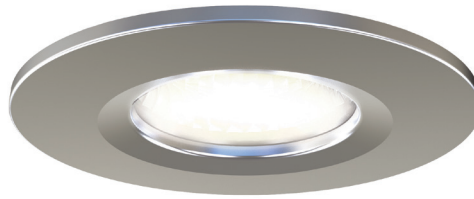

Prism LED Fire Rated Downlight

Supplied c/w Integral Driver

Easy wiring access

- IP65 LED dimmable fire-rated performance downlight for domestic applications
- Supplied with matt white bezel as standard
- Integral driver with push-fit loop-in, loop-out terminals for ease and speed of installation
- Fully tested for 30, 60 and 90 minute ceiling types to meet Part B of Building Regulations
- Fully tested to meet Part C (moisture) and Part E (acoustic) of Building Regulations
- Wide 60° beam angle for increased light distribution
- LED lifespan L70 60,000 hours

Matt White Bezel fitted as standard

Chrome Trim Bezel Accessory

Satin Chrome Trim Bezel Accessory

Dimming - for best compatibility the following products are recommended :-

- Ansell AORBLED/DIMMER
- Zano ZGRID500
- Varilight V-PRO

LED Information

Total (Watts)	7W
Lumens Delivered	
Cool White	715lm
Warm White	712lm
Lm/W Cool White	102lm
Lm/W Warm White	102lm
Beam Angle	60°
CRI	Ra 80
CCT	4000K
	3000K
Input	230V
Hertz	50Hz
Operating Temp	-5°C to 25°C