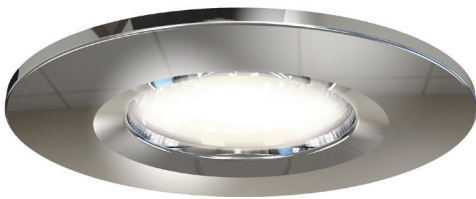

Prism LED Fire Rated Downlight

Supplied c/w Integral Driver

Easy wiring access

- IP65 LED dimmable fire-rated performance downlight for domestic applications
- Supplied with matt white bezel as standard
- Integral driver with push-fit loop-in, loop-out terminals for ease and speed of installation
- Fully tested for 30, 60 and 90 minute ceiling types to meet Part B of Building Regulations
- Fully tested to meet Part C (moisture) and Part E (acoustic) of Building Regulations
- Wide 60° beam angle for increased light distribution
- LED lifespan L70 60,000 hours

Matt White Bezel fitted as standard

Chrome Trim Bezel Accessory

Satin Chrome Trim Bezel Accessory

Dimming - for best compatibility the following products are recommended :-

- Ansell AORBLED/DIMMER
- Zano ZGRID500
- Varilight V-PRO

LED Information

Total (Watts)	7W
Lumens Delivered	
Cool White	715lm
Warm White	712lm
Lm/W Cool White	102lm
Lm/W Warm White	102lm
Beam Angle	60°
CRI	Ra 80
CCT	4000K
	3000K
Input	230V
Hertz	50Hz
Operating Temp	-5°C to 25°C