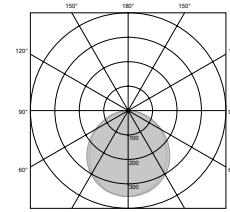

AP-PASMKA
Adjustable Suspension Kit

AP-PASMKA

600x600mm 110° Beam 3300 Lumens

1200x600mm 110° Beam 5500 Lumens

AP-EN606033
(L) 595mm Length
(W) 595mm Width
(H) 10mm Height

AP-EN126055
(L) 1195mm Length
(W) 595mm Width
(H) 10mm Height

AP-EN123033
(L) 1195mm Length
(W) 295mm Width
(H) 10mm Height

*Technical specification may differ for Bluetooth version