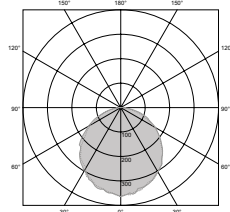

AP-PASMKA
Adjustable Suspension Kit

AP-PASMKA

600x600mm 110° Beam 3300 Lumens

1200x600mm 110° Beam 5500 Lumens

AP-EN606033
(L) 595mm Length
(W) 595mm Width
(H) 10mm Height

AP-EN126055
(L) 1195mm Length
(W) 595mm Width
(H) 10mm Height