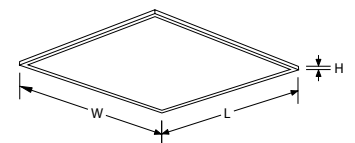

AP-PASMKA
Adjustable Suspension Kit

AP-PASMKA

600x600mm 110° Beam 3300 Lumens

1200x600mm 110° Beam 5500 Lumens

AP-EN606033
(L) 595mm Length
(W) 595mm Width
(H) 10mm Height

AP-EN126055
(L) 1195mm Length
(W) 595mm Width
(H) 10mm Height

AP-EN123033
(L) 1195mm Length
(W) 295mm Width
(H) 10mm Height

*Technical specification may differ for Bluetooth version