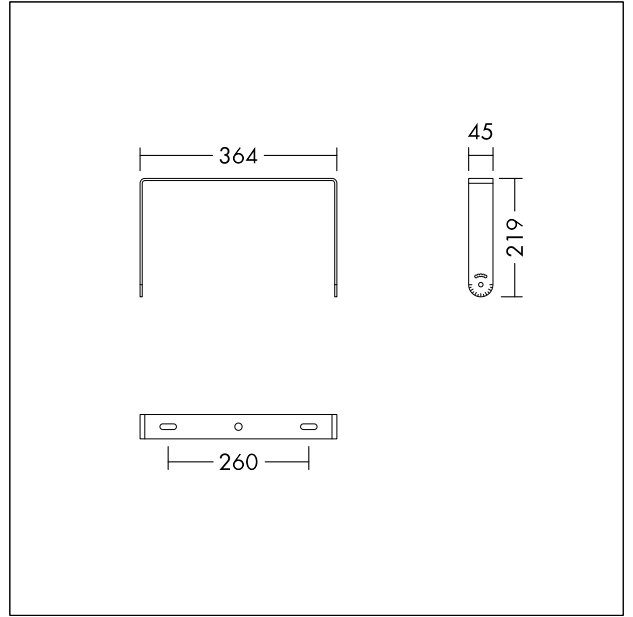

Stirrups

Set of 6 stirrups for BORIS 375 25000 840 or BORIS 375 30000 840 including 4 screws of each stirrup. Weight: 6 kg

TE\_BORIS\_F\_375\_STIRRUP\_PERSP.jpg

TE\_BORIS\_M\_STIRRUP\_L.wmf