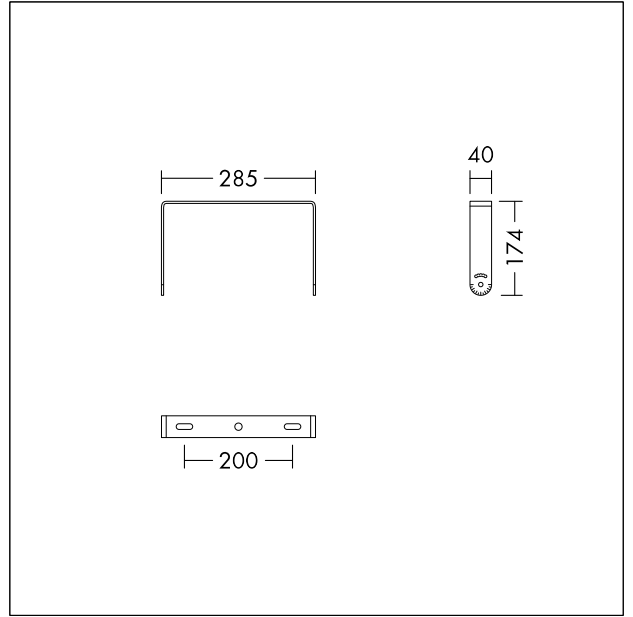

Stirrups

Set of 6 stirrups for BORIS 300 13000 840 or BORIS 300 19000 840 including 4 screws of each stirrup. Weight: 3.4 kg

TE\_BORIS\_F\_295\_STIRRUP\_PERSP.jpg

TE\_BORIS\_M\_STIRRUP\_S.wmf