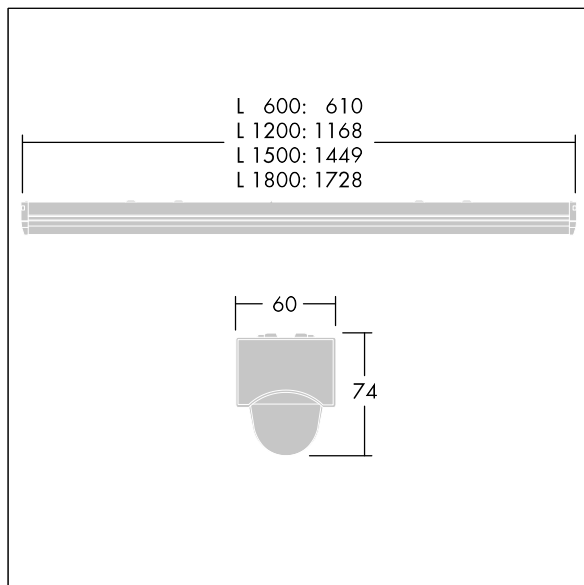

PopPack

THORN

96631586 POPPACK LED 6000-840 PIR L1500

| | | | | | | | | | | |
|--------------------|------|------|--|--|--|--|--|--|-------|---------------|
| LED 53W PP15MO-840 | IP20 | IK03 | | | | | | | 650°C | Ta -20 +25 |
|--------------------|------|------|--|--|--|--|--|--|-------|---------------|

PopPack

Batten LED luminaire with detachable LED engine.
Electronic, fixed output control gear. Body: coated, formed steel, white (RAL9016). End caps: injection moulded polycarbonate, white. Diffuser: textured opal acrylic.
Electrical connection via 2 x (3 x 2 x 2.5mm²) terminal blocks. Including pre-wired PIR sensor with switch ON/OFF functionality. Enabled control of slave luminaire from one master luminaire equipped with PIR sensor by means of hard wiring. 3 core wiring sufficient for the through wiring of the products, max. load per circuit = 2A. Complete with 4000K LED.

Dimensions: 1449 x 60 x 74 mm
Luminaire input power: 52.8 W
Luminaire luminous flux: 6400 lm
Luminaire efficacy: 121 lm/W
Weight: 1.7 kg

TLG_POPL_F_PDB_SENS.jpg

TLG_POPL_M_LD1.wmf

TLG_SP_0043754.idt

Lamp position: STD - standard
Light Source: LED
Luminaire luminous flux*: 6400 lm
Luminaire efficacy*: 121 lm/W
Colour Rendering Index min.: 80
Ballast: 1 x 28003378 LC 65/200-350/210 flexCC Ip SNC3
LOR: 1,00 ULOR: 0,17 DLOR: 0,83