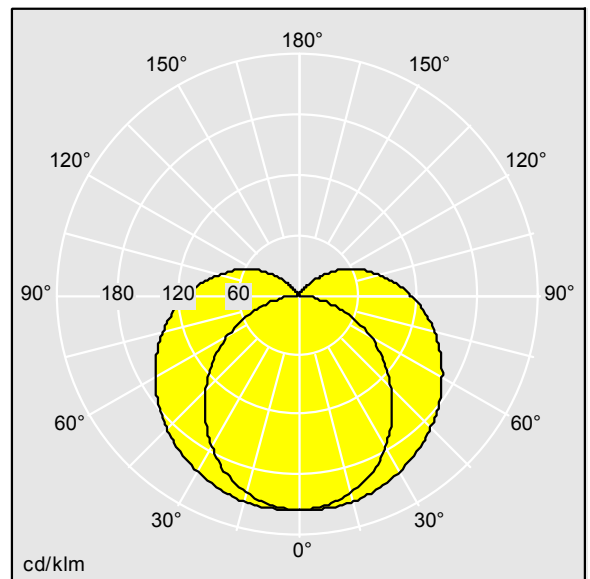

Dimensions: 1449 x 60 x 74 mm
Luminaire input power: 52.8 W
Luminaire luminous flux: 6400 lm
Luminaire efficacy: 121 lm/W
Weight: 1.7 kg

TLG_POPL_F_PDB_SENS.jpg

TLG_POPL_M_LD1.wmf

TLG_SP_0043754.idt

Lamp position: STD - standard
Light Source: LED
Luminaire luminous flux*: 6400 lm
Luminaire efficacy*: 121 lm/W
Colour Rendering Index min.: 80
Ballast: 1 x 28003378 LC 65/200-350/210 flexCC Ip SNC3
LOR: 1,00 ULOR: 0,17 DLOR: 0,83