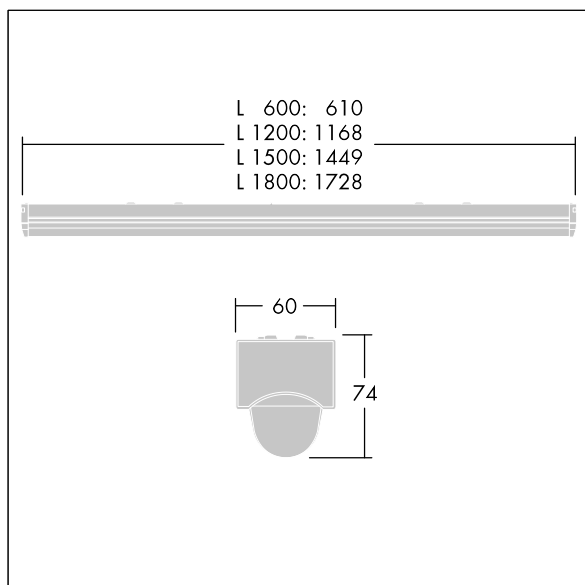

PopPack

THORN

96631581 POPPACK LED 3000-840 PIR L1200

LED 24W PP12LO-840	IP20	IK03	⊕	CE	⚡	EAC	⚙️	⚙️	650°C	T _a -20 +25	
--------------------	------	------	---	----	---	-----	----	----	-------	---------------------------	--

PopPack

Batten LED luminaire with detachable LED engine.
Electronic, fixed output control gear. Body: coated, formed steel, white (RAL9016). End caps: injection moulded polycarbonate, white. Diffuser: textured opal acrylic.
Electrical connection via 2 x (3 x 2 x 2.5mm²) terminal blocks. Including pre-wired PIR sensor with switch ON/OFF functionality. Enabled control of slave luminaire from one master luminaire equipped with PIR sensor by means of hard wiring. 3 core wiring sufficient for the through wiring of the products, max. load per circuit = 2A. Complete with 4000K LED.

Dimensions: 1168 x 60 x 74 mm
Luminaire input power: 23.9 W
Luminaire luminous flux: 3350 lm
Luminaire efficacy: 140 lm/W
Weight: 1.4 kg

TLG_POPL_F_PDB_SENS.jpg

TLG_POPL_M_LD1.wmf

TLG_SP_0043746.ltd

Lamp position: STD - standard
Light Source: LED
Luminaire luminous flux*: 3350 lm
Luminaire efficacy*: 140 lm/W
Colour Rendering Index min.: 80
Ballast: 1 x 28003376 LC 35/200-350/121 flexCC Ip
SNC3
LOR: 1,00 ULOR: 0,17 DLOR: 0,83