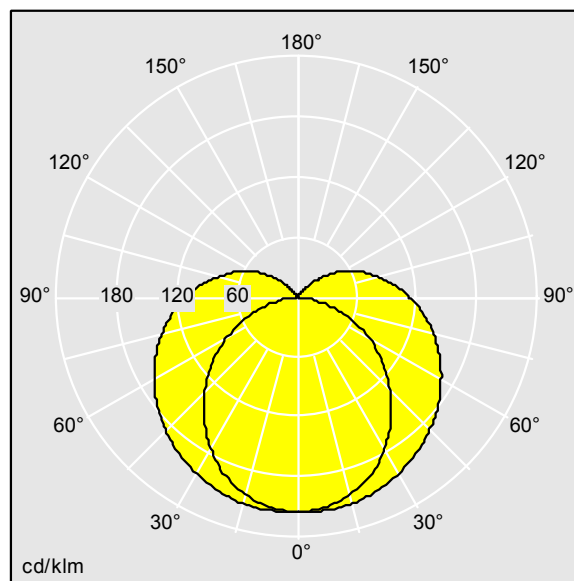

Dimensions: 1168 x 60 x 74 mm
Luminaire input power: 23.9 W
Luminaire luminous flux: 3350 lm
Luminaire efficacy: 140 lm/W
Weight: 1.4 kg

TLG_POPL_F_PDB_SENS.jpg

TLG_POPL_M_LD1.wmf

TLG_SP_0043746.ltd

Lamp position: STD - standard
Light Source: LED
Luminaire luminous flux*: 3350 lm
Luminaire efficacy*: 140 lm/W
Colour Rendering Index min.: 80
Ballast: 1 x 28003376 LC 35/200-350/121 flexCC Ip
SNC3
LOR: 1,00 ULOR: 0,17 DLOR: 0,83