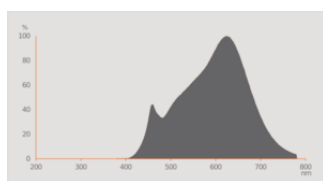

Photometrical data

Luminous intensity	210 cd
Luminous flux	650 lm
Nominal useful luminous flux 90°	650 lm
Luminous efficacy	82 lm/W
Lumen main.fact.at end of nom.life time	0.70
Light color (designation)	Warm White
Color temperature	3000 K
Color rendering index Ra	≥ 90
Light color	930
Standard deviation of color matching	≤ 5 sdc
Rated peak intensity	210 cd
Rated LLMF at 6,000 h	0.80
Flickering metric (Pst LM)	0.2
Stroboscope effect metric (SVM)	0.4

Light technical data

Beam angle	120 °
Warm-up time (60 %)	< 0.50 s
Starting time	< 0.5 s
Rated beam angle (half peak value)	120.00 °

Dimensions & Weight

Overall length	52.00 mm
Diameter	50.00 mm
Maximum diameter	50 mm
Product weight	56.00 g